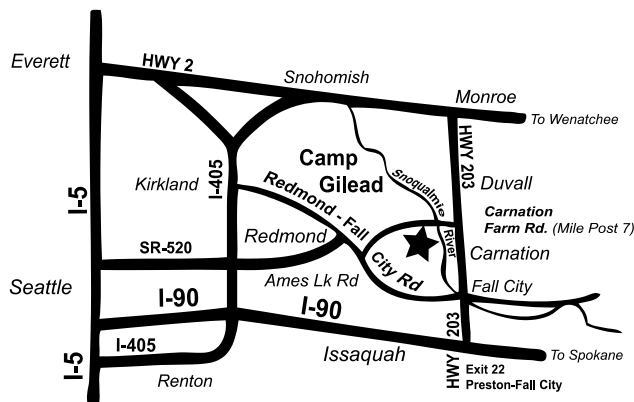

RECREATION

Basketball
Volleyball
Mini Golf
Soccer
Boating/Canoeing
Pickleball
Ping Pong
Foosball

Cost:
$55.00/person

**Includes program, lodging,
3 meals and great fellowship**

**Register online or complete
registration on reverse side.
Pre-registration required.**

WHAT TO BRING!

Bedding, Towels, Toiletries, Bible,
Ear Plugs, a good appetite, table
games and anything else you will
need to be comfortable!
Don't miss this great opportunity
to relax, refresh, and allow the
Lord to speak to you.

**REGISTER
ONLINE!**

www.campgilead.org

Camp Gilead
30919 NE Carnation Farm Rd.
Carnation, WA 98014-5501
425-333-4311

Jack L. Moyer, Director
Kimberly Mallory, Program Dir.
www.campgilead.org
campgilead@campgilead.org

Check - in:
Friday, 5-7 pm
Dinner: 7:00 pm
Retreat ends:
Saturday, 4:00 pm

camp gilead